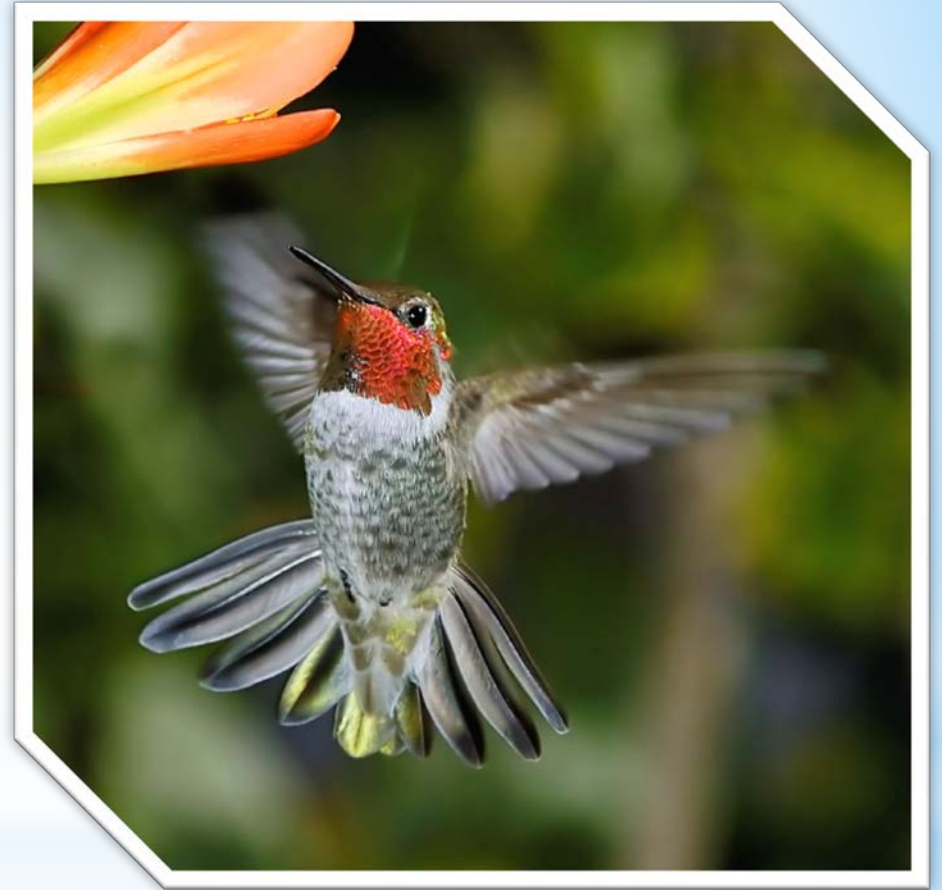

**THANK YOU
FOR
ATTENTION!**