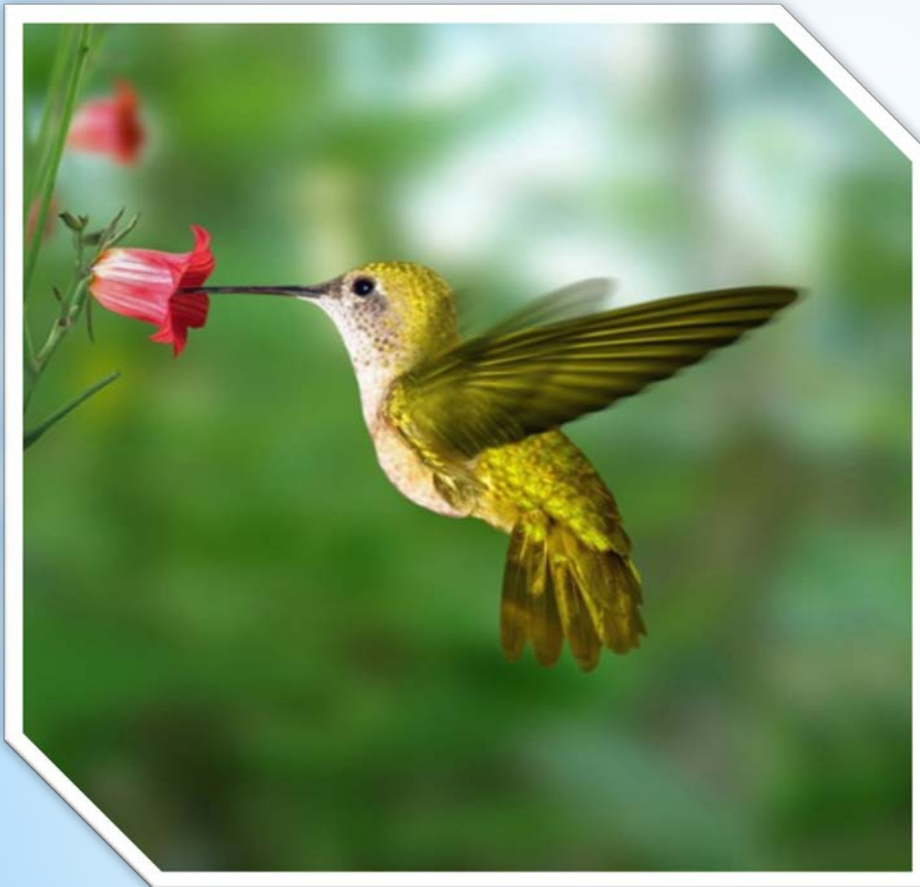

Calibri

Matveeva Valeria, 5 “B”

Educational Centre of JSC “Gazprom”