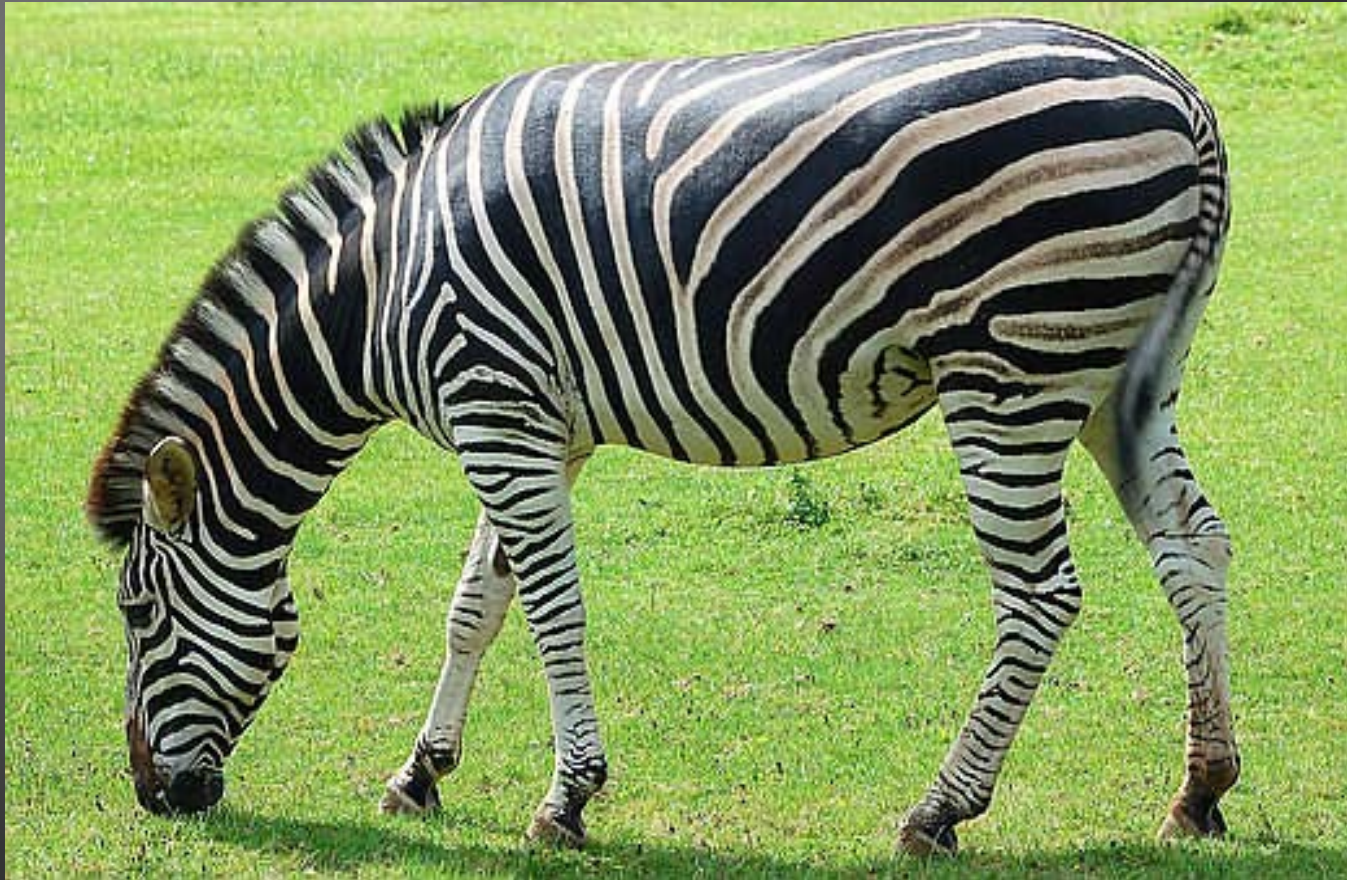

Educational Centre of JSC GAZPROM

ZEBRA

It is a white animal with black stripes

ZEBRA is a beautiful animal

**The weight of the adult
zebra is up to 500 kg**

It is 1 m 20 cm high

Zebra eats different plants

They live in AFRICA

Zebra are endangered animals

Zebra has become endangered since 1860

Today there are 1 000
zebras left

People hunt zebras for their skin

Thank you
for attention!)

Calibri

Matveeva Valeria, 5 “B”